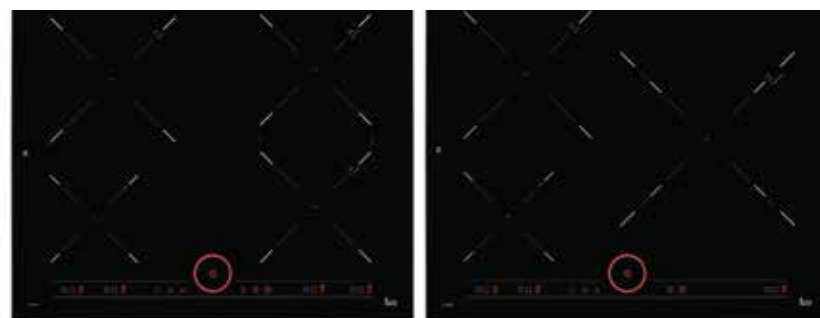

## iKNOB INDUCTION

ITS REMOVABLE MAGNETIC KNOB GIVES YOU  
A LEVEL OF PRECISION YOU HAVE NEVER KNOWN BEFORE.

WISH  
IT 6450 iKNOB

WISH  
IT 6350 iKNOB

Slim metallic frame	•	•
iKNOB Touch Control	•	•
Synchro function	•	-
300 mm paella pan zone	-	•
Power Plus function	•	•
STOP & GO function	•	•
Cooking time programmer	•	•
Pan detector	•	•
iQuick Boiling	•	•
Keep Warm	•	•
Pan optimization system	•	•
Cooking zones	4	3
Cooking zones dimensions	145mm - 180mm X 2 - 210mm	145mm - 210mm - 190/300mm
Power function	1800 W - 2500 W - 2500 W - 3200 W	1800 W - 3200 W - 3700 W
Power management function	•	•
Size – Width	60 cm	60 cm
Maximum nominal power	7400 W	7400 W